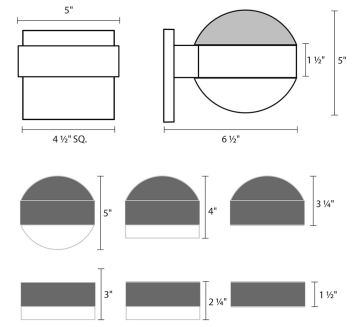

# REALS Downlight LED Sconce Spec Sheet

SKU: 7300.DC.PL.72-WL    Learn more at:  
<https://sonnemanlight.com/real-downlight-led-sconce>

Description: Consider the possibilities of the nearly unlimited opportunities to configure REALS sconces, with lenses and caps, for a variety of LED illuminating possibilities. Also available as a [Up/Down Sconce](#), [Surface Mount](#), [Bollard](#), and [Double Bollard](#).

## Dimensions

Height:	3.25"
Width:	5"
Extends:	6.5"
Minimum Extension:	6.5"
Maximum Extension:	6.5"
Canopy/Backplate/Base Width:	4.5
Canopy/Backplate/Base Depth:	0.5
Canopy/Backplate/Base Height:	4.5

## Shipping

Carton 1 L x W x H:	9" X 10" X 9"
Carton 1 Gross Weight:	4 LBS
Fixture Weight:	3