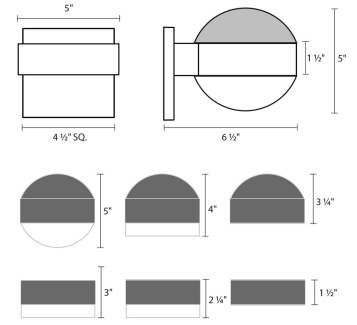

Project:

REALS Downlight LED Sconce Spec Sheet

SKU: 7300.DC.DL.72-WL Learn more at:
<https://sonnemanlight.com/real-downlight-led-sconce>

Description: Consider the possibilities of the nearly unlimited opportunities to configure REALS sconces, with lenses and caps, for a variety of LED illuminating possibilities. Also available as a [Up/Down Sconce](#), [Surface Mount](#), [Bollard](#), and [Double Bollard](#).

Type #:

Dimensions

Height:	5"
Width:	5"
Extends:	6.5"
Minimum Extension:	6.5"
Maximum Extension:	6.5"
Canopy/Backplate/Base Width:	4.5
Canopy/Backplate/Base Depth:	0.5
Canopy/Backplate/Base Height:	4.5

Electrical Specs

Installation

Installation:	Licensed electrician required
Installation Orientation:	Vertical

Shipping

Carton 1 L x W x H:	9" X 10" X 9"
Carton 1 Gross Weight:	4 LBS
Fixture Weight:	3

Shade

Lens Type:	Dome Cap and Dome Lens
Shade 1 Material:	Frosted White Polycarbonate