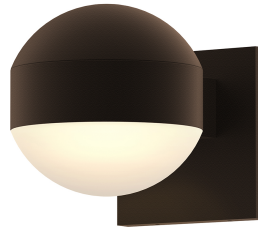

Project:

REALS Downlight LED Sconce Spec Sheet

SKU: 7300.DC.DL.72-WL Learn more at:
<https://sonnemanlight.com/real-downlight-led-sconce>

Description: Consider the possibilities of the nearly unlimited opportunities to configure REALS sconces, with lenses and caps, for a variety of LED illuminating possibilities. Also available as a [Up/Down Sconce](#), [Surface Mount](#), [Bollard](#), and [Double Bollard](#).

Type #:

Dimensions

Height:	5"
Width:	5"
Extends:	6.5"
Minimum Extension:	6.5"
Maximum Extension:	6.5"
Canopy/Backplate/Base Width:	4.5
Canopy/Backplate/Base Depth:	0.5
Canopy/Backplate/Base Height:	4.5

Electrical Specs

Installation

Installation:	Licensed electrician required
Installation Orientation:	Vertical

Shipping

Carton 1 L x W x H:	9" X 10" X 9"
Carton 1 Gross Weight:	4 LBS
Fixture Weight:	3

Shade

Lens Type:	Dome Cap and Dome Lens
Shade 1 Material:	Frosted White Polycarbonate

Available Finishes

Available Finishes: Textured Bronze (.72), Textured Gray (.74), Textured White (.98)

General Listings

Features:	Wet Rated
Certification:	C-ETL-US
Color/Finish:	Textured Bronze (.72)
Dark Sky Friendly:	N