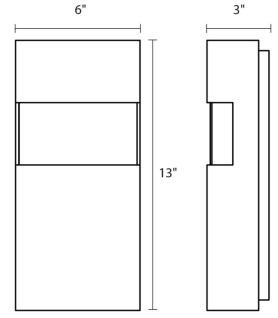

Project:

Band LED Sconce Spec Sheet

SKU: 7282.98-WL Learn more at:
<https://sonnemanlight.com/band-led-sconce>

Description: A crisp-edged rectangular aluminum column delivers bright LED illumination outward from a broad inset acrylic band and downward from a powerful recessed downlight.

Type #:

Dimensions

Height:	13"
Width:	6"
Extends:	3"
Minimum Extension:	3"
Maximum Extension:	3"
Size:	13"
Canopy/Backplate/Base Width:	5.25
Canopy/Backplate/Base Depth:	0.5
Canopy/Backplate/Base Height:	12

Installation

Installation:	Licensed electrician required
Installation Orientation:	Vertical

Shipping

Carton 1 L x W x H:	17" X 10" X 7"
Carton 1 Gross Weight:	6 LBS
Fixture Weight:	1

Shade

Shade 1 Material:	Aluminum
Shade 2 Material:	Optical Acrylic Diffuser