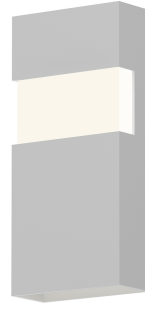

Project:

Band LED Sconce Spec Sheet

SKU: 7282.98-WL Learn more at:
<https://sonnemanlight.com/band-led-sconce>

Description: A crisp-edged rectangular aluminum column delivers bright LED illumination outward from a broad inset acrylic band and downward from a powerful recessed downlight.

Type #:

Dimensions

Height:	13"
Width:	6"
Extends:	3"
Minimum Extension:	3"
Maximum Extension:	3"
Size:	13"
Canopy/Backplate/Base Width:	5.25
Canopy/Backplate/Base Depth:	0.5
Canopy/Backplate/Base Height:	12