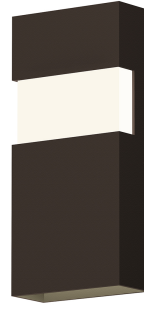

Project:

Band LED Sconce Spec Sheet

SKU: 7282.72-WL Learn more at:
<https://sonnemanlight.com/band-led-sconce>

Description: A crisp-edged rectangular aluminum column delivers bright LED illumination outward from a broad inset acrylic band and downward from a powerful recessed downlight.

Type #:

Dimensions

Height:	13"
Width:	6"
Extends:	3"
Minimum Extension:	3"
Maximum Extension:	3"
Size:	13"
Canopy/Backplate/Base Width:	5.25
Canopy/Backplate/Base Depth:	0.5
Canopy/Backplate/Base Height:	12