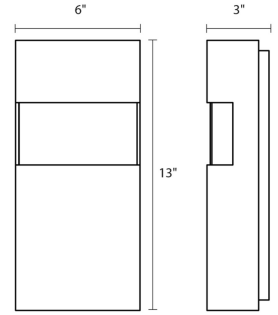

Project:

Band LED Sconce Spec Sheet

SKU: 7282.72-WL Learn more at:
<https://sonnemanlight.com/band-led-sconce>

Description: A crisp-edged rectangular aluminum column delivers bright LED illumination outward from a broad inset acrylic band and downward from a powerful recessed downlight.

Type #:

Dimensions

Height:	13"
Width:	6"
Extends:	3"
Minimum Extension:	3"
Maximum Extension:	3"
Size:	13"
Canopy/Backplate/Base Width:	5.25
Canopy/Backplate/Base Depth:	0.5
Canopy/Backplate/Base Height:	12

Installation

Installation:	Licensed electrician required
Installation Orientation:	Vertical

Shipping

Carton 1 L x W x H:	17" X 10" X 7"
Carton 1 Gross Weight:	6 LBS
Fixture Weight:	1

Shade

Shade 1 Material:	Aluminum
Shade 2 Material:	Optical Acrylic Diffuser