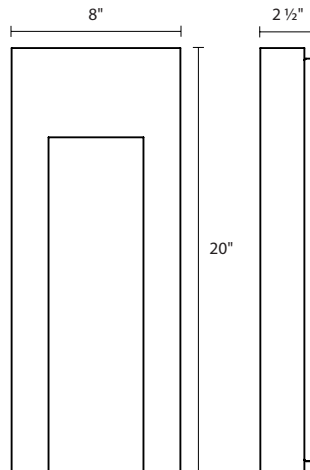

7267

Inset Tall LED Sconce

inside^out®
For Indoor and Outdoor Locations

Dimensions:

Height: 20"
Width: 8"

Description:

Shade: Aluminum
20" H x 8" W x 2" D
Extension: 2 ½"
Wall Plate: 19" H x 7" W
Dimmable by
Electronic Low Voltage (ELV)
or Standard (TRIAC) Incandescent
WET LOCATION

Lamping Options:

LED: 16w, 1100 Lumens (840 Net Lumens)
Warm White (3000K), 90 CRI
120VAC Input
w/LED driver in Outlet Box

Available Finishes:

Textured Bronze

7267.72-WL

Textured Gray

7267.74-WL

Textured White

7267.98-WL

SONNEMAN®
A WAY OF LIGHT