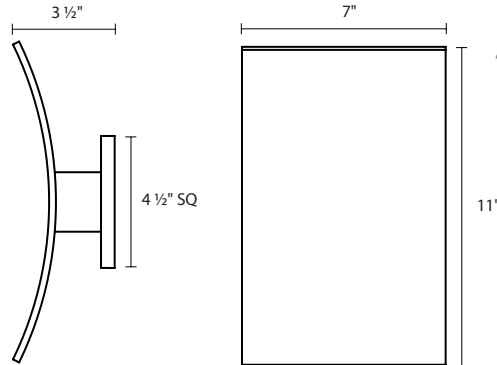

7260

Curved Shield LED Sconce

inside^out®
For Indoor and Outdoor Locations

Dimensions:

Height: 11"
Width: 7"

Description:

Shade: Aluminum
11" H x 7" W x 1 1/2" D
Extension: 3 1/2"
Wall Plate: 4 1/2" SQ
Dimmable by
Electronic Low Voltage (ELV) or Standard (TRIAC) Incandescent
WET LOCATION

Lamping Options:

LED: 15w, 1050 Lumens (805 Net Lumens)
Warm White (3000K), 90 CRI
120VAC Input w/LED driver
in Outlet Box

Available Finishes:

Textured Bronze

7260.72-WL

Textured Gray

7260.74-WL

Textured White

7260.98-WL

SONNEMAN®
A WAY OF LIGHT