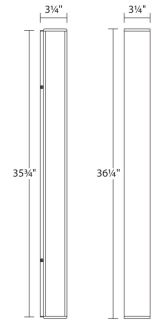

## Sideways LED Sconce Spec Sheet

SKU: 7256.98-WL    Learn more at:  
<https://sonnemanlight.com/sideways-led-sconce>

Description: The power of simplicity is defined by the less-is-more declaration of this rectangular blade of light.

### Dimensions

Height:	36.25"
Width:	3.25"
Extends:	3.25"
Minimum Extension:	3.25"
Maximum Extension:	3.25"
Size:	36"
Canopy/Backplate/Base Depth:	2.5
Canopy/Backplate/Base Height:	35.75

### Shipping

Carton 1 L x W x H:	40" X 8" X 8"
Carton 1 Gross Weight:	9 LBS
Fixture Weight:	7