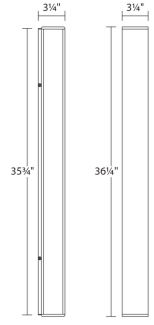

## Sideways LED Sconce Spec Sheet

SKU: 7256.74-WL    Learn more at:  
<https://sonnemanlight.com/sideways-led-sconce>

Description: The power of simplicity is defined by the less-is-more declaration of this rectangular blade of light.

### Dimensions

Height:	36.25"
Width:	3.25"
Extends:	3.25"
Minimum Extension:	3.25"
Maximum Extension:	3.25"
Size:	36"
Canopy/Backplate/Base Depth:	2.5
Canopy/Backplate/Base Height:	35.75

### Shipping

Carton 1 L x W x H:	40" X 8" X 8"
Carton 1 Gross Weight:	9 LBS
Fixture Weight:	7