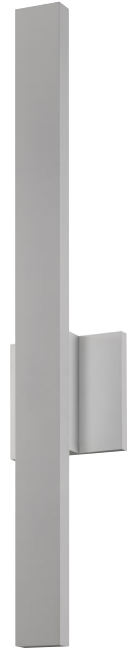

# 7240

## Sword 24" LED Sconce

### Dimensions:

Height: 24 ¼"  
Width: 1 ¾"

### Available Finishes:

Textured Bronze

**7240.72-WL**

Textured Gray

**7240.74-WL**

Textured White

**7240.98-WL**

**SONNEMAN**  
A WAY OF LIGHT