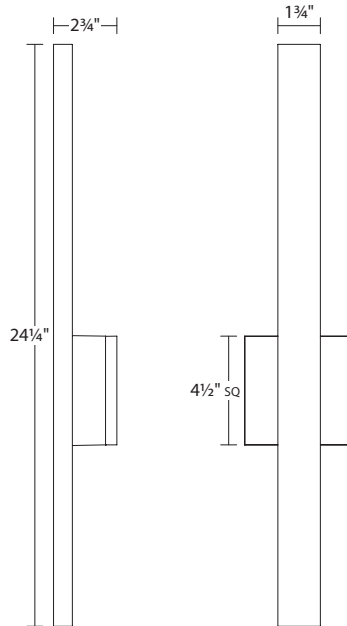

7240

Sword 24" LED Sconce

Dimensions:

Height: 24 ¼"
Width: 1 ¾"

Description:

Shade: Aluminum
Extension: 2 ¾"
Wall Plate: 4 ½" SQ
Dimmable by
Electronic Low Voltage (ELV)
or Standard (TRIAC) Incandescent
WET LOCATION

Lamping Options:

LED:
13w, 1190 Lumens
Warm White (3000K), 90 CRI
120VAC Input
w/LED Driver in Outlet Box

Available Finishes:

Textured Bronze

7240.72-WL

Textured Gray

7240.74-WL

Textured White

7240.98-WL

SONNEMAN
A WAY OF LIGHT