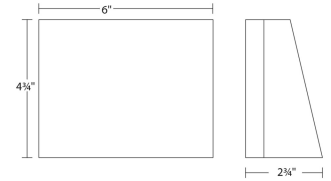

### Dimensions

Height:	4.75"
Width:	6"
Extends:	2.75"
Minimum Extension:	2.75"
Maximum Extension:	2.75"
Canopy/Backplate/Base Depth:	6
Canopy/Backplate/Base Height:	4.75

### Shipping

Carton 1 L x W x H:	8" X 7" X 6"
Carton 1 Gross Weight:	3 LBS
Fixture Weight:	2