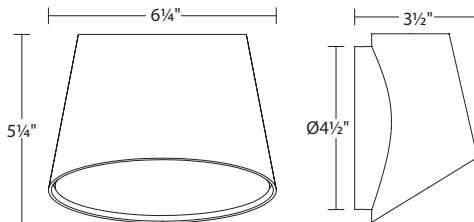

Available Finishes:

Textured Bronze

7220.72-WL

Textured Gray

7220.74-WL

Textured White

7220.98-WL