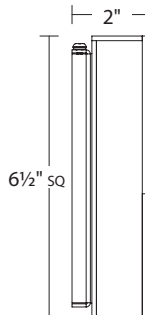

7216

Aku LED Sconce

Dimensions:

Height: 7" sq

Description:

Shade: Aluminum w/Optical Acrylic

Extension: 2"

Wall Plate: 6 1/2" sq

Dimmable by

Electronic Low Voltage (ELV) or

Standard (TRIAC) Incandescent

WET LOCATION

Lamping Options:

LED:

15w, 1720 Lumens

Warm White (3000K), 90 CRI

120VAC Input

w/LED Driver in Outlet Box

Available Finishes:

Textured Bronze

7216.72-WL

Textured Gray

7216.74-WL

Textured White

7216.98-WL

SONNEMAN
A WAY OF LIGHT