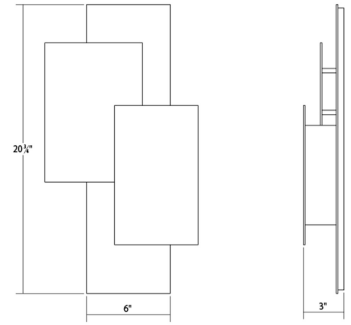

### Dimensions

Height:	20.75"
Width:	11"
Extends:	3"
Minimum Extension:	3"
Maximum Extension:	3"
Canopy/Backplate/Base Width:	5.5
Canopy/Backplate/Base Depth:	0.5
Canopy/Backplate/Base Height:	20.25

### Shipping

Carton 1 L x W x H:	24" X 14" X 6"
Carton 1 Gross Weight:	9 LBS