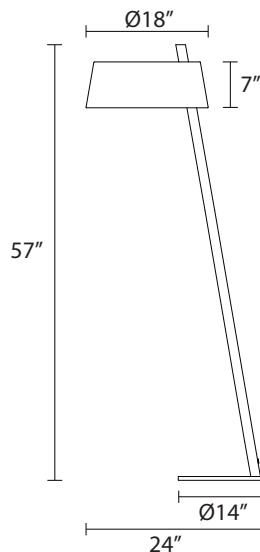

7099

Lina Floor Lamp

Dimensions:

Height: 57"
Width: 18"
Depth: 24"

Description:

Shade: Off-White Linen
7"H x 18" DIA
Base: 14" DIA
Switch: 3-way pull-chain switch

Lamping Options:

Incandescent

(2) 60w Medium Base

Available Finishes:

Satin Nickel

7099.13

Black Brass

7099.51

Custom options available.

SONNEMAN
A WAY OF LIGHT