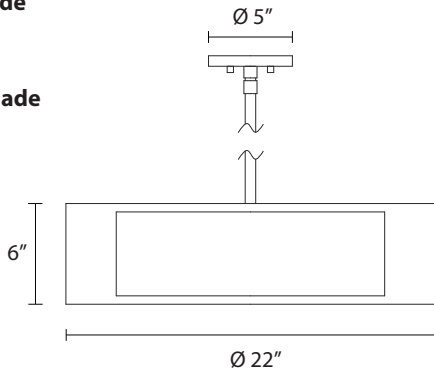

6022

Puri 22" Pendant

Dimensions:

Height: 6"
Width: 22" DIA

Description:

Shade: Organza Fabric
6" H X 22" DIA
Inner Shade: White Linen
16" DIA
Canopy: 5" DIA
w/hang straight
Stem Kit: (3) 12" + (1) 6"

Lamping Options:

Incandescent

(3) 60W Medium Base

Available Finishes:

Satin Nickel

6022.13 w/Silver Organza Shade

Black Brass

6022.51 w/Bronze Organza Shade

Custom options available.

SONNEMAN
A WAY OF LIGHT