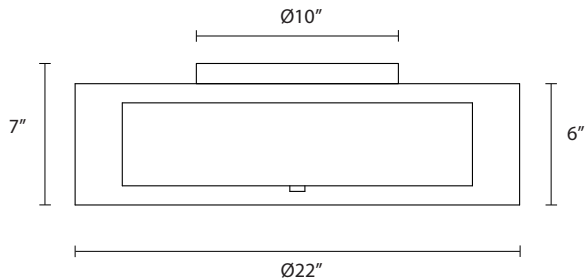

6014

Puri 22" Surface Mount

Dimensions:

Height: 7"
Width: 22" DIA

Description:

Shade: Organza Fabric
6"H X 22"DIA
Inner Shade: White Linen with Glass Diffuser
Canopy: 10" DIA

Lamping Options:

Fluorescent

6014.13 w/Silver Organza Shade

Black Brass

Fluorescent

6014.51F w/Bronze Organza Shade

Incandescent

6014.51 w/Bronze Organza Shade

Custom options available.

SONNEMAN
A WAY OF LIGHT