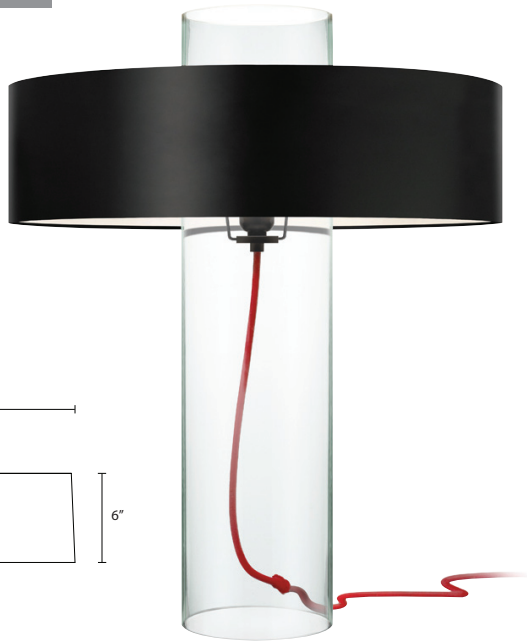

4755

Level Table Lamp

Dimensions:

Height: 24"
Width: 19" DIA

Description:

Shade: Opaque Paper
6" H X 19" DIA
Base: 6" DIA
Switch: Rotary In-Line Cord Dimmer
on Red Silk Covered Power Cord

Lamping Options:

Incandescent

(1) 60w Medium Base

Available Finishes:

Clear Glass

4755.87K w/ Black Shade

4755.87W w/ White Shade

SONNEMAN
A WAY OF LIGHT