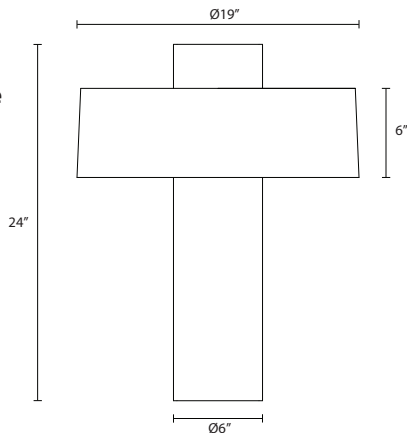

4755

Level Table Lamp

Dimensions:

Height: 24"
Width: 19" DIA

Description:

Shade: Opaque Paper
6" H X 19" DIA
Base: 6" DIA
Switch: Rotary In-Line Cord Dimmer
on Red Silk Covered Power Cord

Lamping Options:

Incandescent

(1) 60w Medium Base

Available Finishes:

Clear Glass

4755.87K w/ Black Shade

4755.87W w/ White Shade

SONNEMAN
A WAY OF LIGHT