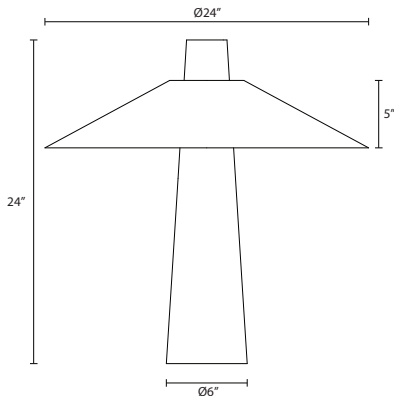

4750

Sky Table Lamp

Dimensions:

Height: 24"
Width: 24" DIA

Description:

Shade: Opaque Paper
5" H X 24" DIA
Base: 6" DIA
Switch: Rotary In-Line Cord Dimmer
on Red Silk Covered Power Cord

Lamping Options:

Incandescent

(1) 60w Medium Base

Available Finishes:

Clear Glass

4750.87K w/ Black Shade

4750.87W w/ White Shade

SONNEMAN
A WAY OF LIGHT