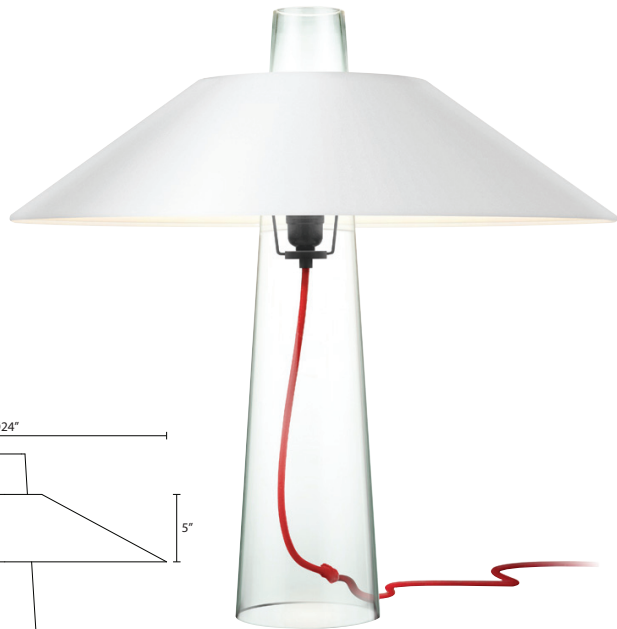

4750

Sky Table Lamp

Dimensions:

Height: 24"
Width: 24" DIA

Description:

Shade: Opaque Paper
5" H X 24" DIA
Base: 6" DIA
Switch: Rotary In-Line Cord Dimmer
on Red Silk Covered Power Cord

Lamping Options:

Incandescent

(1) 60w Medium Base

Available Finishes:

Clear Glass

4750.87K w/ Black Shade

4750.87W w/ White Shade

SONNEMAN
A WAY OF LIGHT