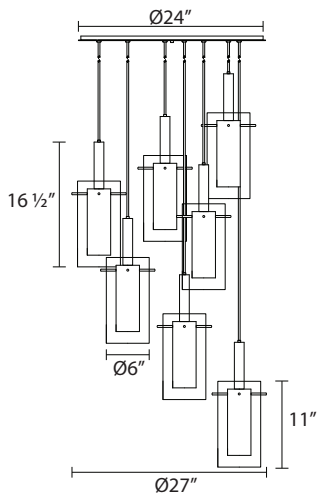

4399

Zylinder 8-Light Round Pendant

Dimensions:

Height: 16 1/2"
Width: 27" DIA

Description:

Shade: Clear Glass
11"H X 6" DIA
Inner Shade: Perforated Metal
Canopy: 24" DIA
w/10' adjustable cord

Lamping Options:

Incandescent

(8) 60w Medium Base

Available Finishes:

Chrome/Black
4399.57

SONNEMAN
A WAY OF LIGHT