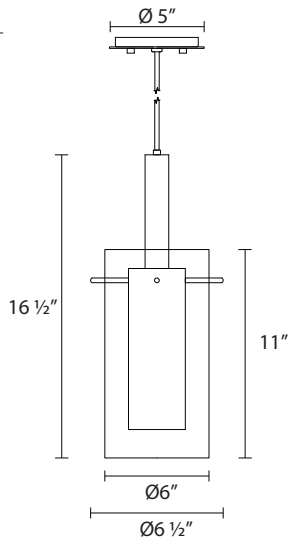

4394

Zylinder 1-Light Pendant

Dimensions:

Height: 16 1/2"

Width: 6 1/2" DIA

Description:

Shade: Clear Glass

11" H X 6" DIA

Inner Shade: Perforated Metal

Canopy: 5" DIA

w/10' adjustable cord

Lamping Options:

Incandescent

(1) 60w Medium Base

Available Finishes:

Chrome/Black

4394.57

SONNEMAN
A WAY OF LIGHT