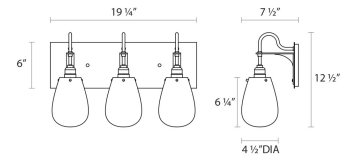

Project:

Chelsea Bath Bar Spec Sheet

SKU: 4288.25 Learn more at:
<https://sonnemanlight.com/chelsea-bath-bar>

Description: Suspended from its black silk covered cord and held by its industrial socket, Chelsea's historic carbon filament lamp is encapsulated in a voluptuous glass form that echoes its classic shape. Also available as a [Bath Sconce](#), [Pendant](#), and [Sconce](#).

Type #:

Dimensions

Height:	12.5"
Width:	19.25"
Extends:	7.5"
Minimum Extension:	7.5"
Maximum Extension:	7.5"
Size:	3-Light
Canopy/Backplate/Base Depth:	19.25
Canopy/Backplate/Base Height:	6

Electrical Specs

Shipping

Carton 1 L x W x H:	22" X 18" X 10"
Carton 1 Gross Weight:	11 LBS

Shade

Shade 1 Material:	Glass
-------------------	-------

Available Finishes

Available Finishes: Satin Black (.25)

General Listings