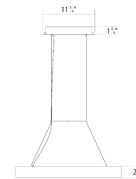

Project:

Pi 24" Square LED Pendant Spec Sheet

SKU: 3973.03 Learn more at:
<https://sonnemanlight.com/pi-led-pendant>

Description: Pi projects radiant LED illumination. It is impossible to improve upon the simplicity of solid geometry. Suspended or [Surface Mounted](#), the architectural presence of pi punctuates the less is more idiom of Mies. Pi pendants are now available in solid round and square shapes, as well as hollow round and square ring pendants. Pi pendants are available in multiples sizes, finishes, and color temperatures.

Type #:

Dimensions

Height:	2.5"
Width:	24"
Length:	24"
Diameter:	16"
Hanging Details:	20' Adjustable Cable
Shape:	Square
Size:	24"

Electrical Specs

Bulb(s) Included?:	Yes
Bulb 1 Type:	Integral LED
Bulb Quantity:	1
Input Voltage:	120-277VAC
Wattage:	53
Initial Lumens:	6400
Color Temperature:	3000K
CRI:	90
Power Supply Type:	Driver
Power Supply Quantity:	1
Power Supply Location:	Canopy
Dimming Type:	TRIAC/ELV/ 0-10V

Available Color Temperatures

Available Color Temperatures: 3000k, 3500k

Installation

Installation:	Licensed electrician required
Sloped Ceiling Compatible?:	Not Compatible
Installation Orientation:	N/A
Cord Length:	20' Adjustable Cable
Minimum Hanging Height:	11"
Maximum Hanging Height:	240"
Orientation:	N/A