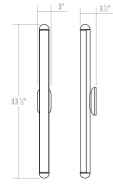

Project:

Plaza LED Bath Bar Spec Sheet

SKU: 3853.01 Learn more at:
<https://sonnemanlight.com/plaza-led-bath-bar>

Description: Plaza brings a modern presence that echoes the flowing forms of luxurious Deco architecture of the 1940s and 50s. Mounted in a modern bath or other interior room, Plaza delivers powerful illumination and stylish presence to a sophisticated space.

Type #:

Dimensions

Height:	33.5"
Width:	2.25"
Extends:	3.5"
Minimum Extension:	3.5"
Maximum Extension:	3.5"
Size:	32"
Canopy/Backplate/Base Width:	3
Canopy/Backplate/Base Depth:	1.25
Canopy/Backplate/Base Height:	6

Installation

Installation:	Licensed electrician required
Installation Orientation:	Any Orientation

Shipping

Carton 1 L x W x H:	39" X 7" X 7"
Carton 1 Gross Weight:	5 LBS

Shade

Shade 1 Material:	White Etched Glass
-------------------	--------------------