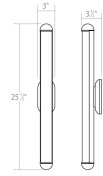

Project:

Plaza LED Bath Bar Spec Sheet

SKU: 3852.01 Learn more at:
<https://sonnemanlight.com/plaza-led-bath-bar>

Description: Plaza brings a modern presence that echoes the flowing forms of luxurious Deco architecture of the 1940s and 50s. Mounted in a modern bath or other interior room, Plaza delivers powerful illumination and stylish presence to a sophisticated space.

Type #:

Dimensions

Height:	25.25"
Width:	2.25"
Extends:	3.5"
Minimum Extension:	3.5"
Maximum Extension:	3.5"
Size:	24"
Canopy/Backplate/Base Width:	3
Canopy/Backplate/Base Depth:	1.25
Canopy/Backplate/Base Height:	6

Installation

Installation:	Licensed electrician required
Installation Orientation:	Any Orientation

Shipping

Carton 1 L x W x H:	36" X 7" X 7"
Carton 1 Gross Weight:	5 LBS

Shade

Shade 1 Material:	White Etched Glass
-------------------	--------------------