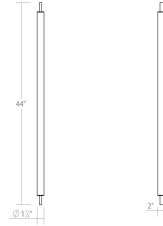

Project:

Keel LED Bath Bar Spec Sheet

SKU: 3834.16 Learn more at:
<https://sonnemanlight.com/keel-led-bath-bar>

Description: A classically minimalist approach to functionality with its architectural sleekness. Keels Bath Bar is dramatically functional and modern. In addition to this Bath Bar, Keel is also available as a free-standing [Floor Lamp](#), suspended as a [Pendant](#), and wall-mounted as a [Wall Lamp](#). These crisply intersecting forms bring multiple lighting applications to the task with architectural precision.

An [Optional Wall Plate Kit](#) is available for Keel Bath Bars.

Type #:

Dimensions

Height:	1.5"
Width:	44"
Extends:	2.25"
Minimum Extension:	2.25"
Maximum Extension:	2.25"
Size:	44"
Canopy/Backplate/Base Width:	44"
Canopy/Backplate/Base Height:	1.5"

Installation

Installation:	Licensed electrician required
Installation Orientation:	Any Orientation

Shipping

Carton 1 L x W x H:	50" X 6" X 6"
Carton 1 Gross Weight:	3 LBS

Shade

Shade 1 Material:	Optical Acrylic
-------------------	-----------------