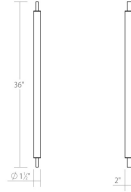

Project:

Keel LED Bath Bar Spec Sheet

SKU: 3833.03 Learn more at:
<https://sonnemanlight.com/keel-led-bath-bar>

Description: A classically minimalist approach to functionality with its architectural sleekness. Keels Bath Bar is dramatically functional and modern. In addition to this Bath Bar, Keel is also available as a free-standing [Floor Lamp](#), suspended as a [Pendant](#), and wall-mounted as a [Wall Lamp](#). These crisply intersecting forms bring multiple lighting applications to the task with architectural precision.

An [Optional Wall Plate Kit](#) is available for Keel Bath Bars.

Type #:

Dimensions

Height:	1.5"
Width:	36"
Extends:	2"
Minimum Extension:	2"
Maximum Extension:	2"
Size:	36"
Canopy/Backplate/Base Width:	36"
Canopy/Backplate/Base Height:	1.5"