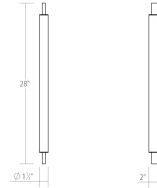

## Dimensions

Height:	1.5"
Width:	28"
Extends:	2"
Minimum Extension:	2"
Maximum Extension:	2"
Size:	28"
Canopy/Backplate/Base Width:	28
Canopy/Backplate/Base Height:	1.5