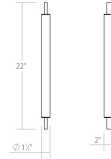

Project:

Keel LED Bath Bar Spec Sheet

SKU: 3831.16 Learn more at:
<https://sonnemanlight.com/keel-led-bath-bar>

Description: A classically minimalist approach to functionality with its architectural sleekness. Keels Bath Bar is dramatically functional and modern. In addition to this Bath Bar, Keel is also available as a free-standing [Floor Lamp](#), suspended as a [Pendant](#), and wall-mounted as a [Wall Lamp](#). These crisply intersecting forms bring multiple lighting applications to the task with architectural precision.

An [Optional Wall Plate Kit](#) is available for Keel Bath Bars.

Type #:

Dimensions

Height:	1.5"
Width:	22"
Extends:	2.25"
Minimum Extension:	2.25"
Maximum Extension:	2.25"
Size:	22"
Canopy/Backplate/Base Width:	22
Canopy/Backplate/Base Height:	1.5