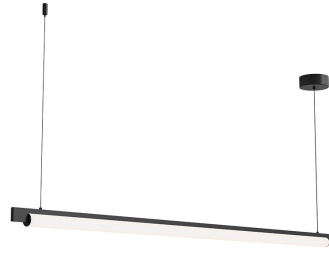

Project:

Keel LED Pendant Spec Sheet

SKU: 3828.25 Learn more at:
<https://sonnemanlight.com/keel-led-pendant>

Description: Suspended with architectural precision, Keels Pendant offers a modern yet minimal presence that is functional for any interior design. In addition to this Pendant, Keel is also available as a [Bath Bar](#), a free-standing [Floor Lamp](#), and wall-mounted as a [Wall Lamp](#). These crisply intersecting forms bring multiple lighting applications to the task with architectural precision.

Type #:

Dimensions

Height:	2"
Width:	60"
Length:	1.5"
Canopy/Backplate/Base:	5"
Size:	60"
Canopy/Backplate/Base Height:	2

Installation

Installation:	Licensed electrician required
Sloped Ceiling Compatible?:	Adapter Available
Minimum Hanging Height:	4.5"
Maximum Hanging Height:	76.5"

General Listings

Features:	Damp Rated, On Sale
Certification:	C-ETL-US
Color/Finish:	Satin Black (.25)
Dark Sky Friendly:	N

Electrical Specs

Bulb(s) Included?:	Yes
Bulb 1 Type:	Integral LED
Bulb Quantity:	1
Input Voltage:	100-277VAC
Wattage:	29
Initial Lumens:	3400
Delivered Lumens:	2400
Color Temperature:	3000K
CRI:	90
Power Supply Type:	Driver
Power Supply Quantity:	1
Power Supply Location:	Canopy
Dimming Type:	TRIAC/ELV/0-10V
Bulb Max Wattage:	29

Available Finishes

Available Finishes: Bright Satin Aluminum (.16), Satin Black (.25), Satin White (.03)