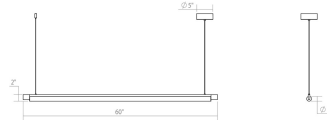

## Keel LED Pendant Spec Sheet

SKU: 3828.16    Learn more at:  
<https://sonnemanlight.com/keel-led-pendant>

Description: Suspended with architectural precision, Keels Pendant offers a modern yet minimal presence that is functional for any interior design. In addition to this Pendant, Keel is also available as a [Bath Bar](#), a free-standing [Floor Lamp](#), and wall-mounted as a [Wall Lamp](#). These crisply intersecting forms bring multiple lighting applications to the task with architectural precision.

### Dimensions

Height:	2"
Width:	60"
Length:	1.5"
Canopy/Backplate/Base:	5"
Hanging Details:	6' Adjustable Cord/Cable
Size:	60"
Canopy/Backplate/Base Height:	2"