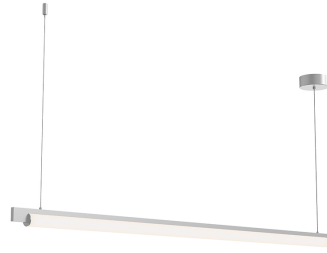

## Keel LED Pendant Spec Sheet

SKU: 3828.16    Learn more at:  
<https://sonnemanlight.com/keel-led-pendant>

Description: Suspended with architectural precision, Keels Pendant offers a modern yet minimal presence that is functional for any interior design. In addition to this Pendant, Keel is also available as a [Bath Bar](#), a free-standing [Floor Lamp](#), and wall-mounted as a [Wall Lamp](#). These crisply intersecting forms bring multiple lighting applications to the task with architectural precision.

### Dimensions

Height:	2"
Width:	60"
Length:	1.5"
Canopy/Backplate/Base:	5"
Hanging Details:	6' Adjustable Cord/Cable
Size:	60"
Canopy/Backplate/Base Height:	2"