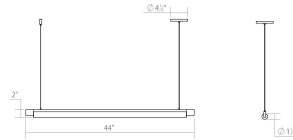

Project:

Keel LED Pendant Spec Sheet

SKU: 3826.25 Learn more at:
<https://sonnemanlight.com/keel-led-pendant>

Description: Suspended with architectural precision, Keels Pendant offers a modern yet minimal presence that is functional for any interior design. In addition to this Pendant, Keel is also available as a [Bath Bar](#), a free-standing [Floor Lamp](#), and wall-mounted as a [Wall Lamp](#). These crisply intersecting forms bring multiple lighting applications to the task with architectural precision.

Type #:

Dimensions

Height:	2"
Width:	44"
Length:	1.5"
Canopy/Backplate/Base:	4.5"
Hanging Details:	6' Adjustable Cord/Cable
Size:	44"
Canopy/Backplate/Base Height:	0.5"

Electrical Specs

Bulb(s) Included?:	Yes
Bulb 1 Type:	Integral LED
Bulb Quantity:	1
Input Voltage:	120VAC
Wattage:	22
Initial Lumens:	2550
Delivered Lumens:	1800
Color Temperature:	3000K
CRI:	90
Power Supply Type:	Driver
Power Supply Quantity:	1
Power Supply Location:	Outlet Box
Dimming Type:	TRIAC/ELV
Bulb Max Wattage:	22

Installation

Installation:	Licensed electrician required
Sloped Ceiling Compatible?:	Adapter Available
Minimum Hanging Height:	3"
Maximum Hanging Height:	75"

Shipping

Carton 1 L x W x H:	50" X 6" X 6"
Carton 1 Gross Weight:	4 LBS