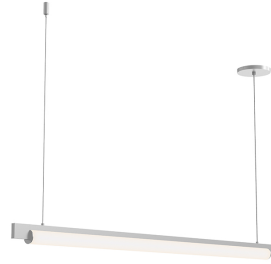

Project:

Keel LED Pendant Spec Sheet

SKU: 3826.16 Learn more at:
<https://sonnemanlight.com/keel-led-pendant>

Description: Suspended with architectural precision, Keels Pendant offers a modern yet minimal presence that is functional for any interior design. In addition to this Pendant, Keel is also available as a [Bath Bar](#), a free-standing [Floor Lamp](#), and wall-mounted as a [Wall Lamp](#). These crisply intersecting forms bring multiple lighting applications to the task with architectural precision.

Type #:

Dimensions

Height:	2"
Width:	44"
Length:	1.5"
Canopy/Backplate/Base:	4.5"
Hanging Details:	6' Adjustable Cord/Cable
Size:	44"
Canopy/Backplate/Base Height:	0.5"

Electrical Specs

Bulb(s) Included?:	Yes
Bulb 1 Type:	Integral LED
Bulb Quantity:	1
Input Voltage:	120VAC
Wattage:	22
Initial Lumens:	2550
Delivered Lumens:	1800
Color Temperature:	3000K
CRI:	90
Power Supply Type:	Driver
Power Supply Quantity:	1
Power Supply Location:	Outlet Box
Dimming Type:	TRIAC/ELV
Bulb Max Wattage:	22

Installation

Installation:	Licensed electrician required
Sloped Ceiling Compatible?:	Adapter Available
Minimum Hanging Height:	3"
Maximum Hanging Height:	75"

Shipping

Carton 1 L x W x H:	50" X 6" X 6"
Carton 1 Gross Weight:	4 LBS

Shade

Shade 1 Material:	Optical Acrylic
-------------------	-----------------

Available Sizes

Available Sizes:	44", 60"
------------------	----------

Available Finishes

Available Finishes: Bright Satin Aluminum (.16), Satin Black (.25), Satin White (.03)