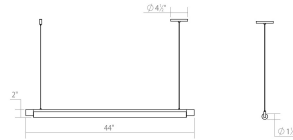

Project:

Keel LED Pendant Spec Sheet

SKU: 3826.16 Learn more at:
<https://sonnemanlight.com/keel-led-pendant>

Description: Suspended with architectural precision, Keels Pendant offers a modern yet minimal presence that is functional for any interior design. In addition to this Pendant, Keel is also available as a [Bath Bar](#), a free-standing [Floor Lamp](#), and wall-mounted as a [Wall Lamp](#). These crisply intersecting forms bring multiple lighting applications to the task with architectural precision.

Type #:

Dimensions

Height:	2"
Width:	44"
Length:	1.5"
Canopy/Backplate/Base:	4.5"
Hanging Details:	6' Adjustable Cord/Cable
Size:	44"
Canopy/Backplate/Base Height:	0.5"

Electrical Specs

Bulb(s) Included?:	Yes
Bulb 1 Type:	Integral LED
Bulb Quantity:	1
Input Voltage:	120VAC
Wattage:	22
Initial Lumens:	2550
Delivered Lumens:	1800
Color Temperature:	3000K
CRI:	90
Power Supply Type:	Driver
Power Supply Quantity:	1
Power Supply Location:	Outlet Box
Dimming Type:	TRIAC/ELV
Bulb Max Wattage:	22

Installation

Installation:	Licensed electrician required
Sloped Ceiling Compatible?:	Adapter Available
Minimum Hanging Height:	3"
Maximum Hanging Height:	75"

Shipping

Carton 1 L x W x H:	50" X 6" X 6"
Carton 1 Gross Weight:	4 LBS