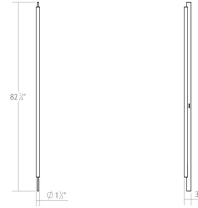

# Keel LED Wall Lamp Spec Sheet

SKU: 3822.25    Learn more at:  
<https://sonnemanlight.com/keel-led-wall-lamp>

Description: Wall-mounted Keel presents a minimal yet classic feel to any space. A rectilinear keel intersects a luminous cylinder to create architectural linear compositions of dramatic length. In addition to this Wall Lamp, Keel is also available as a [Bath Bar](#), suspended as a [Pendant](#), and free-standing as a [Floor-Lamp](#). These crisply intersecting forms bring multiple lighting applications to the task with architectural precision. Keel Wall Lamp is also available in conjunction with a [Keel Optional Wall Plate Kit](#).

## Dimensions

Height:	82.25"
Width:	1.5"
Extends:	3"
Minimum Extension:	3"
Maximum Extension:	3"
Canopy/Backplate/Base Width:	0.75
Canopy/Backplate/Base Height:	82.25

## Shipping

Carton 1 L x W x H:	88" X 8" X 8"
Carton 1 Gross Weight:	13 LBS