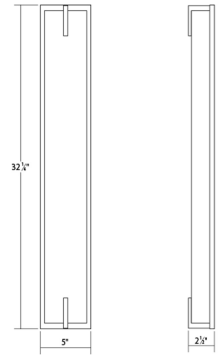

Project:

New Edge Bath Bar Spec Sheet

SKU: 3798.25 Learn more at:
<https://sonnemanlight.com/new-edge-bath-bar>

Description: Rescaled, resized, and reenergized with LED illumination in a reduced, more minimal form, New Edge LED bath bars are a perfectly proportioned, powerful rendition of a classically successful bath and sconce design.

Type #:

Dimensions

Height:	32"
Width:	5"
Extends:	2.75"
Minimum Extension:	2.75"
Maximum Extension:	2.75"
Size:	32"
Canopy/Backplate/Base Width:	5
Canopy/Backplate/Base Depth:	0.5
Canopy/Backplate/Base Height:	32

Electrical Specs

Bulb(s) Included?:	Yes
Bulb 1 Type:	Integral LED
Bulb Quantity:	1
Input Voltage:	120VAC
Wattage:	16
Initial Lumens:	1590
Delivered Lumens:	950
Color Temperature:	3000K
CRI:	90
Power Supply Type:	Driver
Power Supply Quantity:	1
Power Supply Location:	Outlet Box
Dimming Type:	TRIAC/ELV
Bulb Max Wattage:	16

Installation

Installation:	Licensed electrician required
Installation Orientation:	Any Orientation

Shipping

Carton 1 L x W x H:	36" X 10" X 8"
Carton 1 Gross Weight:	11 LBS

Shade

Shade 1 Material:	White Etched Glass
-------------------	--------------------