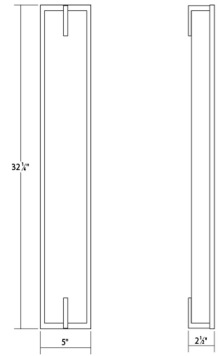

Project:

New Edge Bath Bar Spec Sheet

SKU: 3798.01 Learn more at:
<https://sonnemanlight.com/new-edge-bath-bar>

Description: Rescaled, resized, and reenergized with LED illumination in a reduced, more minimal form, New Edge LED bath bars are a perfectly proportioned, powerful rendition of a classically successful bath and sconce design.

Type #:

Dimensions

Height:	32"
Width:	5"
Extends:	2.75"
Minimum Extension:	2.75"
Maximum Extension:	2.75"
Size:	32"
Canopy/Backplate/Base Width:	5
Canopy/Backplate/Base Depth:	0.5
Canopy/Backplate/Base Height:	32

Electrical Specs

Bulb(s) Included?:	Yes
Bulb 1 Type:	Integral LED
Bulb Quantity:	1
Input Voltage:	120VAC
Wattage:	16
Initial Lumens:	1590
Delivered Lumens:	950
Color Temperature:	3000K
CRI:	90
Power Supply Type:	Driver
Power Supply Quantity:	1
Power Supply Location:	Outlet Box
Dimming Type:	TRIAC/ELV
Bulb Max Wattage:	16

Installation

Installation:	Licensed electrician required
Installation Orientation:	Any Orientation

Shipping

Carton 1 L x W x H:	36" X 10" X 8"
Carton 1 Gross Weight:	11 LBS

Shade

Shade 1 Material:	White Etched Glass
-------------------	--------------------