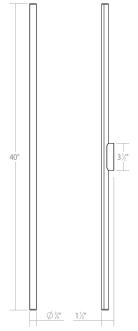

Project:

Fino LED Bath Bar Spec Sheet

SKU: 3774.25 Learn more at:
<https://sonnemanlight.com/fino-led-bath-bar>

Description: Ultra thin and minimally scaled, these slender bars of powerful light are mounted in a fixed position on a wall or ceiling. The softly shaped mounting brackets have radiused ends on their linear section and can be mounted to a wall with the addition of a remotely placed LED driver. A 4.5" round [Fino Optional Wall Plate Kit](#) may be ordered in conjunction with a Fino LED Bath Bar. This accessory is featured in the bathroom images above, but is not included unless ordered separately.

Type #:

Dimensions

Height:	40"
Width:	40"
Extends:	1.5"
Minimum Extension:	1.5"
Maximum Extension:	1.5"
Size:	40"
Canopy/Backplate/Base Width:	0.5
Canopy/Backplate/Base Height:	3.25

Electrical Specs

Bulb(s) Included?:	Yes
Bulb 1 Type:	Integral LED
Bulb Quantity:	1
Input Voltage:	120VAC
Wattage:	22
Initial Lumens:	2100
Delivered Lumens:	1500
Color Temperature:	3000K
CRI:	90
Power Supply Type:	Driver
Power Supply Quantity:	1
Power Supply Location:	Remote
Dimming Type:	TRIAC/ELV
Bulb Max Wattage:	22

Installation

Installation:	Licensed electrician required
Installation Orientation:	Any Orientation

Shipping

Carton 1 L x W x H:	3" X 3" X 50"
Carton 1 Gross Weight:	3 LBS

Shade

Shade 1 Material:	Optical Acrylic
-------------------	-----------------