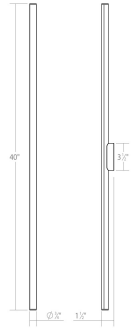

# Fino LED Bath Bar Spec Sheet

SKU: 3774.23    Learn more at:  
<https://sonnemanlight.com/fino-led-bath-bar>

Description: Ultra thin and minimally scaled, these slender bars of powerful light are mounted in a fixed position on a wall or ceiling. The softly shaped mounting brackets have radiused ends on their linear section and can be mounted to a wall with the addition of a remotely placed LED driver. A 4.5" round [Fino Optional Wall Plate Kit](#) may be ordered in conjunction with a Fino LED Bath Bar. This accessory is featured in the bathroom images above, but is not included unless ordered separately.

## Dimensions

Height:	40"
Width:	40"
Extends:	1.5"
Minimum Extension:	1.5"
Maximum Extension:	1.5"
Size:	40"
Canopy/Backplate/Base Width:	0.5
Canopy/Backplate/Base Height:	3.25