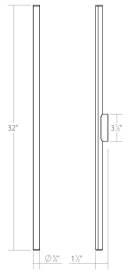

Project:

Fino LED Bath Bar (3500K) Spec Sheet

SKU: 3773.03-35 Learn more at:
<https://sonnemanlight.com/fino-led-bath-bar>

Description: Ultra thin and minimally scaled, these slender bars of powerful light are mounted in a fixed position on a wall or ceiling. The softly shaped mounting brackets have radiused ends on their linear section and can be mounted to a wall with the addition of a remotely placed LED driver. A 4 round [Fino Optional Wall Plate Kit](#) may be ordered in conjunction with a Fino LED Bath Bar. This accessory is featured in the bathroom images above, but is not included unless ordered separately.

Type #:

Dimensions

Height:	32"
Width:	32"
Extends:	1.5"
Minimum Extension:	1.5"
Maximum Extension:	1.5"
Size:	32"
Canopy/Backplate/Base Width:	0.5
Canopy/Backplate/Base Height:	3.25

Electrical Specs

Bulb(s) Included?:	Yes
Bulb 1 Type:	Integral LED
Bulb Quantity:	1
Input Voltage:	120VAC
Wattage:	17
Initial Lumens:	1700
Delivered Lumens:	1110
Color Temperature:	3500K
CRI:	90
Power Supply Type:	Driver
Power Supply Quantity:	1
Power Supply Location:	Remote
Dimming Type:	TRIAC/ELV
Bulb Max Wattage:	17

Installation

Installation:	Licensed electrician required
Installation Orientation:	Any Orientation

Shipping

Carton 1 L x W x H:	3" X 3" X 38"
Carton 1 Gross Weight:	3 LBS

Shade

Shade 1 Material:	Optical Acrylic
-------------------	-----------------