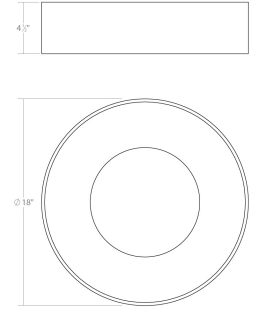

Project:

Ilios LED Surface Mount Spec Sheet

SKU: 3736.03 Learn more at:
<https://sonnemanlight.com/ilios-led-surface-mount>

Description: Set within a crisp round drum, the soft curvature of the interior surface reflects the luminance of a shallow dome diffuser. The result is a glow of unified radiance from within the volume, which delivers brightness with a soft ambiance within a space.

Type #:

Dimensions

Height: 5"
Diameter: 18"
Canopy/Backplate/Base: 18"
Size: 18"

Electrical Specs

Bulb(s) Included?: Yes
Bulb 1 Type: Integral LED
Bulb Quantity: 1
Input Voltage: 120-277VAC
Wattage: 22
Initial Lumens: 2350
Delivered Lumens: 1880
Color Temperature: 3000K
CRI: 90
Power Supply Type: Driver
Power Supply Quantity: 1
Power Supply Location: Fixture
Dimming Type: TRIAC/ELV/
0-10V
Bulb Max Wattage: 22

Installation

Installation: Licensed electrician required

Shipping

Carton 1 L x W x H: 22" X 22" X 8"
Carton 1 Gross Weight: 9 LBS
Fixture Weight: 7

Shade

Shade 1 Material: Frosted Acrylic

Available Finishes