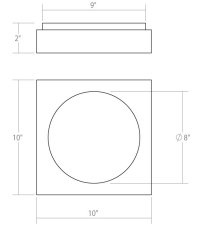

## Vuoto LED Sconce Spec Sheet

SKU: 3701.25    Learn more at:  
<https://sonnemanlight.com/vuoto-led-sconce>

Description: Light radiates from the perimeter and reflects off the surface of a circular void, symmetrically cut within the square volume of this bold solid geometry.

### Dimensions

Height:	10"
Width:	10"
Extends:	3"
Minimum Extension:	3"
Maximum Extension:	3"
Size:	10"
Canopy/Backplate/Base Width:	9
Canopy/Backplate/Base Height:	9

### Shipping

Carton 1 L x W x H:	15" X 15" X 6"
Carton 1 Gross Weight:	7 LBS