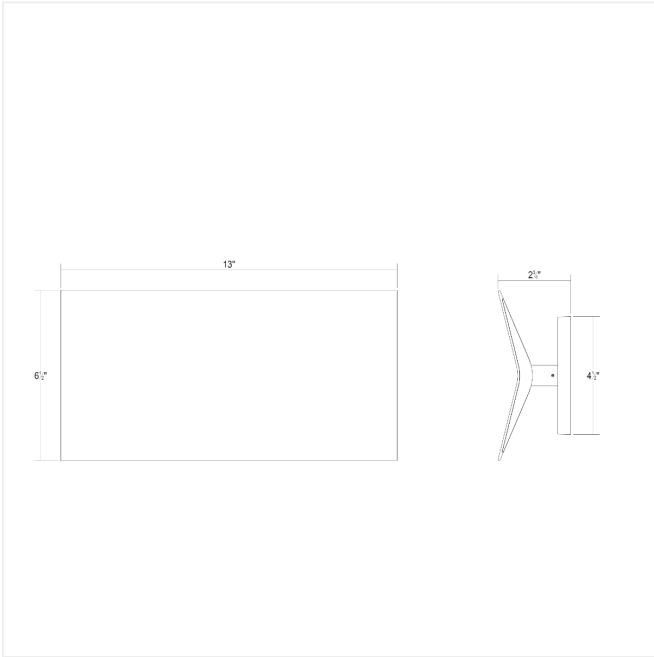

Project:

Turo Large Sconce Spec Sheet

SKU: 3442.25

Turo sconces create sculptural vertical surface compositional unity with light and shadow. Turo sconces are available in multiple sizes in a satin white and satin black finish. Explore [Turo wall kits](#), which include rail bars and modular adjustable LED sconces of multiple sizes.

Turo gives a nod to Mid-century heritage with its minimal yet bold presence. Scaled for residential, hospitality and commercial settings for an enduring modern presence. Optional 4.5" outlet box cover available, which enables outlet box mounting of LED driver.

Learn more: <https://sonnemanlight.com/turo-sconce>

Type #:

Dimensions

Height:	6.5"
Length:	13"
Minimum Extension:	2.75"
Maximum Extension:	4"
Size:	Large

Electrical Specs

Bulb(s) Included?:	Yes
Bulb 1 Type:	Integral LED
Bulb Quantity:	1
Input Voltage:	100-277VAC
Wattage:	9
Initial Lumens:	790
Color Temperature:	3000K
CRI:	90
Power Supply Type:	Driver
Power Supply Quantity:	1
Power Supply Location:	Remote
Dimming Type:	TRIAC/ELV/0-10V