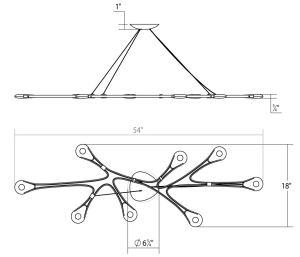

Project:

Abstraction LED Pendant Spec Sheet

SKU: 3272.25 Learn more at:
<https://sonnemanlight.com/abstraction-led-pendant>

Description: Inspired by Organic Abstractionism, a thin profile is formed into sweeping curves that surround the LED light pods as it defines its sculptural path—a luminous biomorphic sculpture of organically flowing asymmetrical shapes.

Type #:

Dimensions

Height:	0.75"
Width:	54"
Length:	17.5"
Canopy/Backplate/Base:	7"
Hanging Details:	6" Adjustable Cord/Cable Linear
Shape:	Linear
Canopy/Backplate/Base Height:	1.25

Electrical Specs

Bulb(s) Included?:	Yes
Bulb 1 Type:	Integral LED
Bulb Quantity:	8
Input Voltage:	120VAC
Wattage:	26
Initial Lumens:	1800
Delivered Lumens:	1350
Color Temperature:	3000K
CRI:	90
Power Supply Type:	Driver
Power Supply Quantity:	1
Power Supply Location:	Outlet Box
Dimming Type:	TRIAC/ELV
Bulb Max Wattage:	26

Installation

Installation:	Licensed electrician required
Sloped Ceiling Compatible?:	Not Compatible
Minimum Hanging Height:	15"
Maximum Hanging Height:	87"

Shipping

Carton 1 L x W x H:	60" X 24" X 6"
Carton 1 Gross Weight:	13 LBS