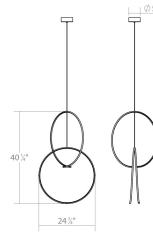

# Torc LED Chandelier Spec Sheet

SKU: 3152.03 Learn more at:  
<https://sonnemanlight.com/torc-led-chandelier>

Description: The movement of offset arcs rotate in suspension to form a modern interplay of deconstruction. Also available as a [single pendant](#).

## Dimensions

Height:	40"
Width:	24.5"
Length:	4.5"
Diameter:	24.75"
Canopy/Backplate/Base:	5"
Hanging Details:	6' Adjustable Cord
Size:	Double Pendant
Canopy/Backplate/Base Height:	2"