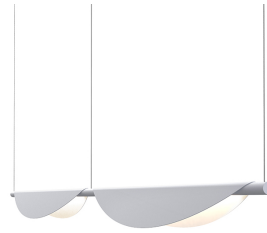

Project:

Tela LED Pendant Spec Sheet

SKU: 3122.18 Learn more at:
<https://sonnemanlight.com/tela-led-pendant>

Description: Elegantly draped along the axis of a tubular LED source, this flowing reflector directs the linear illumination downward. Tela can be used singularly or in an end-to-end linear configuration of multiple lengths as desired. Its sophisticated simplicity brings a sculptural flowing rhythm along a surface or within a linear space.

Type #:

Dimensions

Height:	3.5"
Width:	78.75"
Length:	3.75"
Canopy/Backplate/Base:	5"
Hanging Details:	6' Adjustable Cord/Cable
Size:	Double Pendant
Canopy/Backplate/Base Height:	2

Electrical Specs

Bulb(s) Included?:	Yes
Bulb 1 Type:	Integral LED
Bulb Quantity:	2
Input Voltage:	120-277VAC
Wattage:	30
Initial Lumens:	4200
Delivered Lumens:	2940
Color Temperature:	3000K
CRI:	90
Power Supply Type:	Driver
Power Supply Quantity:	1
Power Supply Location:	Canopy
Dimming Type:	TRIAC/ELV/ 0-10V
Bulb Max Wattage:	30

Shade

Shade 1 Material:	Metal
-------------------	-------

Available Finishes

Available Finishes: Dove Gray (.18), Satin
Black (.25), Satin White (.03)

General Listings

Features:	Damp Rated
Certification:	cETL
Color/Finish:	Dove Gray (.18)
Dark Sky Friendly:	N