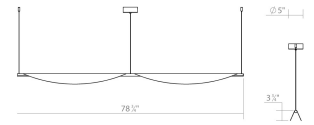

Project:

Tela LED Pendant Spec Sheet

SKU: 3122.18 Learn more at:
<https://sonnemanlight.com/tela-led-pendant>

Description: Elegantly draped along the axis of a tubular LED source, this flowing reflector directs the linear illumination downward. Tela can be used singularly or in an end-to-end linear configuration of multiple lengths as desired. Its sophisticated simplicity brings a sculptural flowing rhythm along a surface or within a linear space.

Type #:

Dimensions

Height:	3.5"
Width:	78.75"
Length:	3.75"
Canopy/Backplate/Base:	5"
Hanging Details:	6' Adjustable Cord/Cable
Size:	Double Pendant
Canopy/Backplate/Base Height:	2

Electrical Specs

Bulb(s) Included?:	Yes
Bulb 1 Type:	Integral LED
Bulb Quantity:	2
Input Voltage:	120-277VAC
Wattage:	30
Initial Lumens:	4200
Delivered Lumens:	2940
Color Temperature:	3000K
CRI:	90
Power Supply Type:	Driver
Power Supply Quantity:	1
Power Supply Location:	Canopy
Dimming Type:	TRIAC/ELV/ 0-10V
Bulb Max Wattage:	30

Installation

Installation:	Licensed electrician required
Sloped Ceiling Compatible?:	Adapter Available
Minimum Hanging Height:	5"
Maximum Hanging Height:	77"

Shipping

Carton 1 L x W x H:	87" X 7" X 10"
Carton 1 Gross Weight:	13 LBS