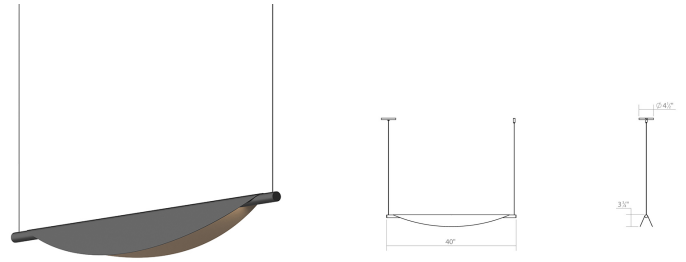

Project:

Tela LED Pendant Spec Sheet

SKU: 3121.25 Learn more at:
<https://sonnemanlight.com/tela-led-pendant>

Description: Elegantly draped along the axis of a tubular LED source, this flowing reflector directs the linear illumination downward. Tela can be used singularly or in an end-to-end linear configuration of multiple lengths as desired. Its sophisticated simplicity brings a sculptural flowing rhythm along a surface or within a linear space.

Type #:

Dimensions

Height:	3.5"
Width:	40"
Length:	3.75"
Canopy/Backplate/Base:	4.5"
Hanging Details:	6' Adjustable Cord/Cable
Size:	Single Pendant
Canopy/Backplate/Base Height:	0.5

Electrical Specs

Bulb(s) Included?:	Yes
Bulb 1 Type:	Integral LED
Bulb Quantity:	1
Input Voltage:	120VAC
Wattage:	15
Initial Lumens:	2100
Delivered Lumens:	1470
Color Temperature:	3000K
CRI:	90
Power Supply Type:	Driver
Power Supply Quantity:	1
Power Supply Location:	Outlet Box
Dimming Type:	TRIAC/ELV
Bulb Max Wattage:	15

Installation

Installation:	Licensed electrician required
Sloped Ceiling Compatible?:	Adapter Available
Minimum Hanging Height:	5"
Maximum Hanging Height:	77"

Shipping

Carton 1 L x W x H:	49" X 8" X 8"
Carton 1 Gross Weight:	7 LBS