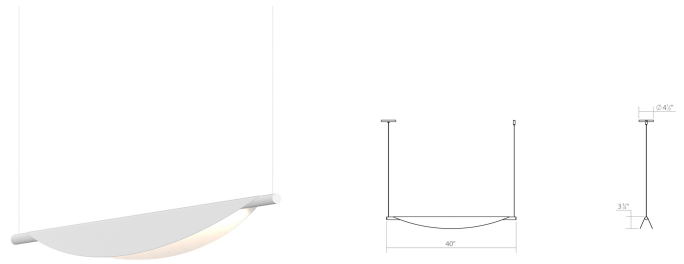

Project:

Tela LED Pendant Spec Sheet

SKU: 3121.03 Learn more at:
<https://sonnemanlight.com/tela-led-pendant>

Description: Elegantly draped along the axis of a tubular LED source, this flowing reflector directs the linear illumination downward. Tela can be used singularly or in an end-to-end linear configuration of multiple lengths as desired. Its sophisticated simplicity brings a sculptural flowing rhythm along a surface or within a linear space.

Type #:

Dimensions

Height:	3.5"
Width:	40"
Length:	3.75"
Canopy/Backplate/Base:	4.5"
Hanging Details:	6' Adjustable Cord/Cable
Size:	Single Pendant
Canopy/Backplate/Base Height:	0.5

Electrical Specs

Bulb(s) Included?:	Yes
Bulb 1 Type:	Integral LED
Bulb Quantity:	1
Input Voltage:	120VAC
Wattage:	15
Initial Lumens:	2100
Delivered Lumens:	1470
Color Temperature:	3000K
CRI:	90
Power Supply Type:	Driver
Power Supply Quantity:	1
Power Supply Location:	Outlet Box
Dimming Type:	TRIAC/ELV
Bulb Max Wattage:	15

Installation

Installation:	Licensed electrician required
Sloped Ceiling Compatible?:	Adapter Available
Minimum Hanging Height:	5"
Maximum Hanging Height:	77"

Shipping

Carton 1 L x W x H:	49" X 8" X 8"
Carton 1 Gross Weight:	7 LBS