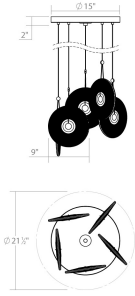

Project:

Meclisse LED Pendant Spec Sheet

SKU: 3115.01C Learn more at:
<https://sonnemanlight.com/meclisse-led-pendant>

Description: **Circular medallions shield an LED illuminated core, reflecting dazzling illumination through the planes of a ribbed glass disc.** Suspended from lariats as singles or clustered in multiples, Meclisse pendants rotate freely to form stunning arrays of spectacular arrangements. Also available as a [Sconce](#).

Type #:

Dimensions

| | |
|-------------------------------|---------------------------|
| Height: | 9" |
| Length: | 1" |
| Diameter: | 21.5" |
| Canopy/Backplate/Base: | 15" |
| Hanging Details: | 10' Adjustable Cord |
| Size: | 5-Light |
| Canopy/Backplate/Base Height: | 1.25 |