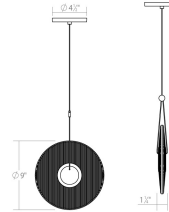

Project:

Meclisse LED Pendant Spec Sheet

SKU: 3111.25C Learn more at:
<https://sonnemanlight.com/meclisse-led-single-pendant>

Description: **Circular medallions shield an LED illuminated core, reflecting dazzling illumination through the planes of a ribbed glass disc.** Suspended from lariats as singles or clustered in multiples, Meclisse pendants rotate freely to form stunning arrays of spectacular arrangements. Also available as a [Sconce](#) and [Chandelier](#).

Type #:

Dimensions

Length:	1"
Diameter:	9"
Canopy/Backplate/Base:	4.5"
Hanging Details:	10' Adjustable Cord
Size:	1-Light
Canopy/Backplate/Base Height:	0.5

Electrical Specs

Bulb(s) Included?:	Yes
Bulb 1 Type:	Integral LED
Bulb Quantity:	1
Input Voltage:	120VAC
Wattage:	15
Initial Lumens:	1910
Delivered Lumens:	1340
Color Temperature:	3000K
CRI:	90
Power Supply Type:	Driver
Power Supply Quantity:	1
Power Supply Location:	Outlet Box
Dimming Type:	TRIAC/ELV
Bulb Max Wattage:	15

Installation

Installation:	Licensed electrician required
Sloped Ceiling Compatible?:	Compatible
Minimum Hanging Height:	11"
Maximum Hanging Height:	84"

Shipping

Carton 1 L x W x H:	15" X 13" X 6"
---------------------	----------------