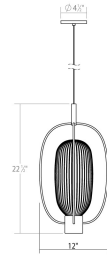

## Friso Aro LED Pendant Spec Sheet

SKU: 3102.35    Learn more at:  
<https://sonnemanlight.com/friso-aro-led-pendant>

Description: Set on a cylindrical downlight and within a finely scaled forged rod frame, this elegant pendant provides ambient glow as well as direct illumination. Also available as a [Friso LED Pendant](#).

### Dimensions

Height:	22.5"
Diameter:	12"
Canopy/Backplate/Base:	4.5"
Hanging Details:	10' Adjustable Cord
Canopy/Backplate/Base Height:	0.5