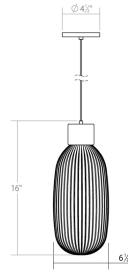

### Dimensions

Height:	15.75"
Diameter:	6.75"
Canopy/Backplate/Base:	4.5"
Hanging Details:	10' Adjustable Cord
Size:	1-Light
Canopy/Backplate/Base Height:	0.5

### Shipping

Carton 1 L x W x H:	21" X 14" X 11"
---------------------	-----------------